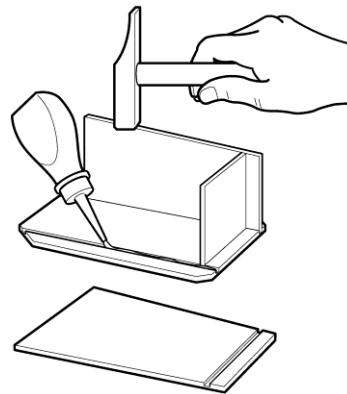

www.spielzeug-kraul.de

Le Garage de Wendolin

Ce garage vient compléter le jeu avec Wendolin, la voiture à déplacement par gravité.

Pour l'assemblage, renverse le garage en le couchant sur son toit.

Avec un marteau, enfonce bien les morceaux ensemble. Le garage de Wendolin est déjà fini. Si on veut, on peut encore le peindre. Conserver l'adresse du fabricant pour toute information complémentaire ultérieure.

Wendolin's Garage

Wendolin's Garage is an accessory to Wendolin, the Gravity Car.

Glue the garage together while it is lying on its roof.

After everything has been assembled hammer the pieces into each other tightly, using a small hammer. Now, the garage is completed and Wendolin can practice parking.

Or do you want to colour it first?

Please keep our company's adress for further enquiries.