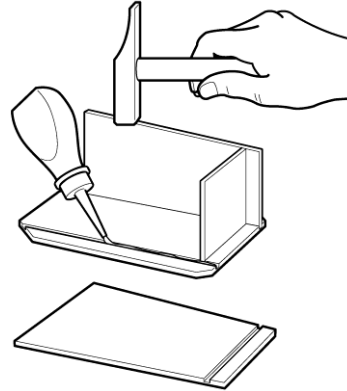

www.spielzeug-kraul.de

Le Garage de Wendolin

Ce garage vient compléter le jeu avec Wendolin, la voiture à déplacement par gravité.

Pour l'assemblage, renverse le garage en le couchant sur son toit.

Avec un marteau, enfonce bien les morceaux ensemble. Le garage de Wendolin est déjà fini. Si on veut, on peut encore le peindre. Conserver l'adresse du fabricant pour toute information complémentaire ultérieure.

Wendolin's Garage

Wendolin's Garage is an accessory to Wendolin, the Gravity Car.

Glue the garage together while it is lying on its roof.

After everything has been assembled hammer the pieces into each other tightly, using a small hammer. Now, the garage is completed and Wendolin can practice parking.

Or do you want to colour it first?

Please keep our company's adress for further enquiries.